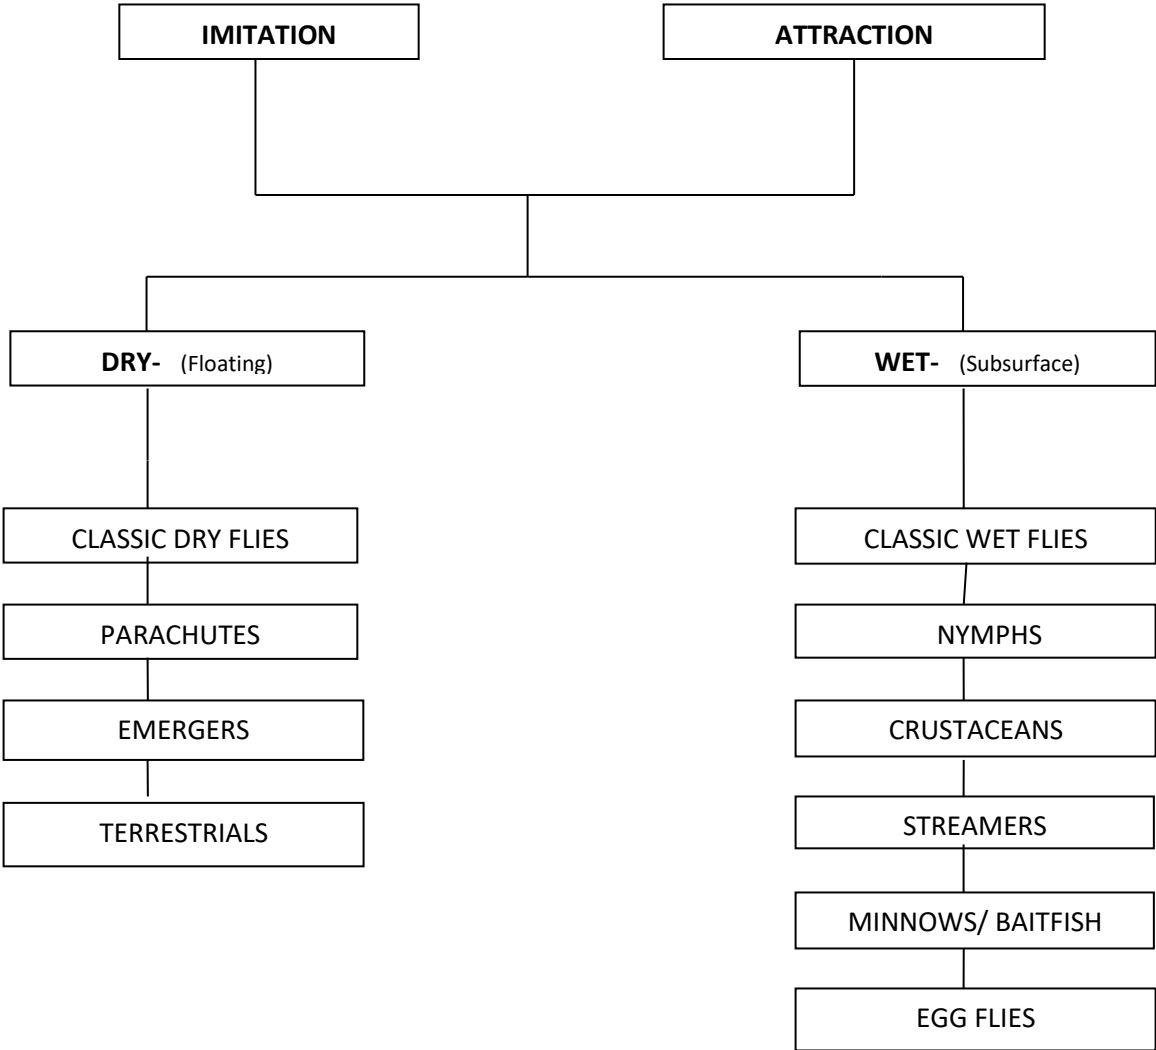

# Understanding Basic Fishing Flies

Flow Chart Created by: Glenn R. Weisner  
 Glenn River Fly Co. LTD  
[www.glenriver.com](http://www.glenriver.com)

The purpose of this chart is to provide a basic outline to follow when trying to identify and categorize a fly.

- MIDGES
- BASS BUGS
- SALTWATER / EPOXY
- CLASSIC ATLANTIC SALMON